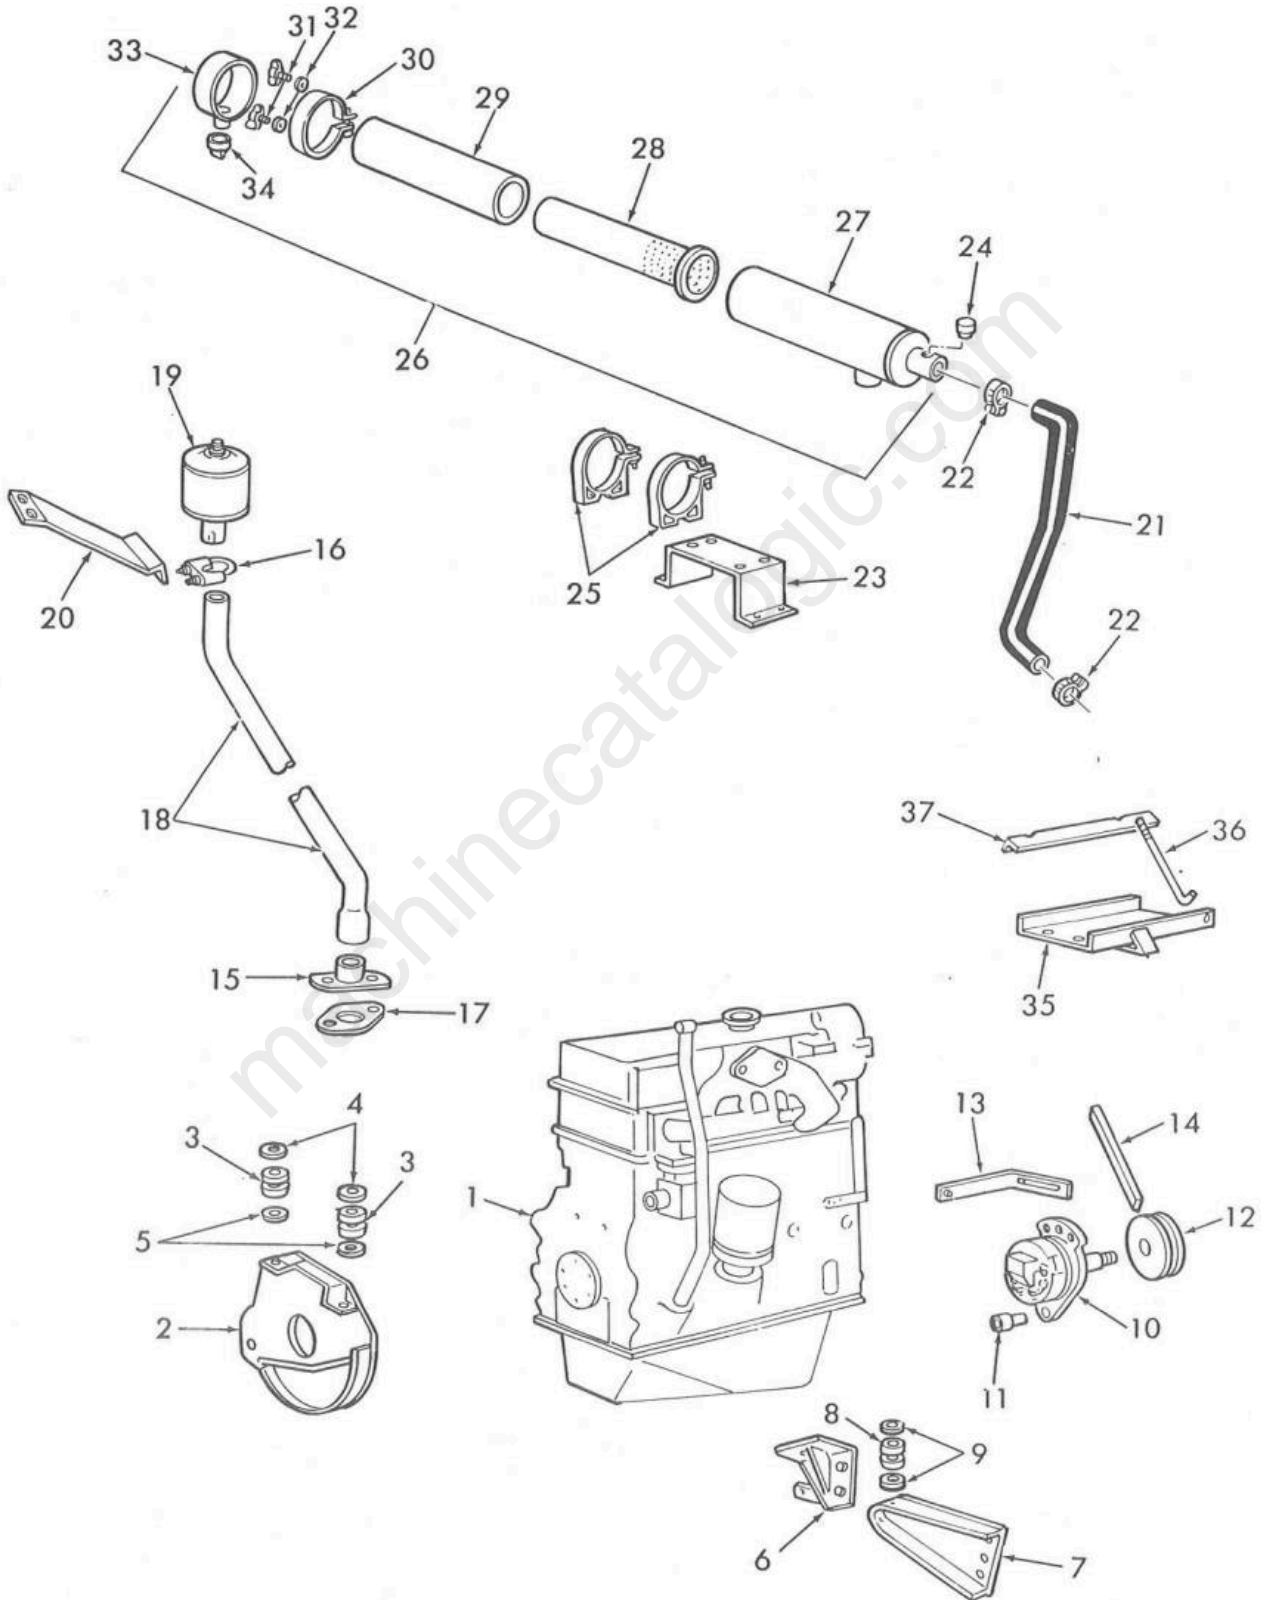

**Service Parts Catalog**  
**Liste de Pièces de Rechange**  
**Ersatzteilliste**  
**Catalogo Pezzi di Ricambio**  
**Onderdelenlijst**

**MODEL L-554**  
**SKID-STEER LOADER**

**Catalog 05055410**

**ISSUE 5-91**

## L-554 SKID-STEER LOADER

FIGURE 2G1 — BUCKET & FORK ASSEMBLY  
 KOMPL. BAGGEREIMER UND GABEL  
 ENS. GODET ET FOURCHE  
 ENS. CANGILÓN Y HORQUILLA

FIG.	FN	PART NUMBER	FINIS	YR/SN	QTY.	DESCRIPTION
1	A	198843	8198843		1	Blade, 60 (1524mm)
1	A	769792	8769792		1	Blade, 62 (1575mm)
1	A	217040	8217040		1	Blade, 66 (1676mm)
1	A	637317	8637317		1	Blade, 70 (1778mm)
1	A	218391	8218391		1	Blade, 84 (2134mm)
2	A	9801518	9801518		AR	Skid Bar, Fits: LP Dirt & Foundry Manure & Fertilizer
2	A	9801517	9801517		AR	Skid Bar, Fits Light Material All Utility Utility & Fertilizer
2	A	9801516	9801516		AR	Skid Bar, Fits All Dirt & Foundry, Except LP
2	A	9800630	9800630		AR	Skid Bar, Fits All Low Profile, Except D & F
3	A	218393	8218393		1	Side Cutter, RH Fits Dirt & Foundry
3	A	218394	8218394		1	Side Cutter, LH Fits Dirt & Foundry
3	A	798993	8798993		1	Side Cutter, RH, Fits: LP Dirt & Foundry
3	A	798992	8798992		1	Side Cutter, LH, Fits: LP, Dirt & Foundry
3	A	769795	8769795		1	Side Cutter, RH, Fits: Low Profile
3	A	769796	8769796		1	Side Cutter, LH, Fits: Low Profile
3	A	769019	8769019		1	Side Cutter, RH, Fits: Manure & Fertilizer
3	A	769020	8769020		1	Side Cutter, LH, Fits: Manure & Fertilizer
4	A,OW				1	Dirt Tooth Kit
5	A	218960	8218960		8	Tooth Assembly Includes: Figure 6
6		270163	8270163		8	Tooth Point
7	A	199304	8199304		1	Scraper Bar
8		199310	8199310		9	Tines
		280320	8280320		9	Bolt, Plow, G5, 1/2 x 1.50
		80679	8080679		9	Lockwasher, 1/2
		280431	8280431		9	Nut, HH, G5, 1/2
9	A	264396	8264396		1	Scraper Bar
10	A	770305	8770305		AR	Skid Bar
11		769790	8769790		9	Tine
		280259	8280259		9	Cap Screw, HH, G5, 3/8 x 2.50
		88902	8088902		9	Locknut, GC, 3/8

OW - Order Thru Wholegoods Department  
 A - Welding Required

5-6  
**L-554 SKID-STEER LOADER**

FIG. 5B1 — ENGINE