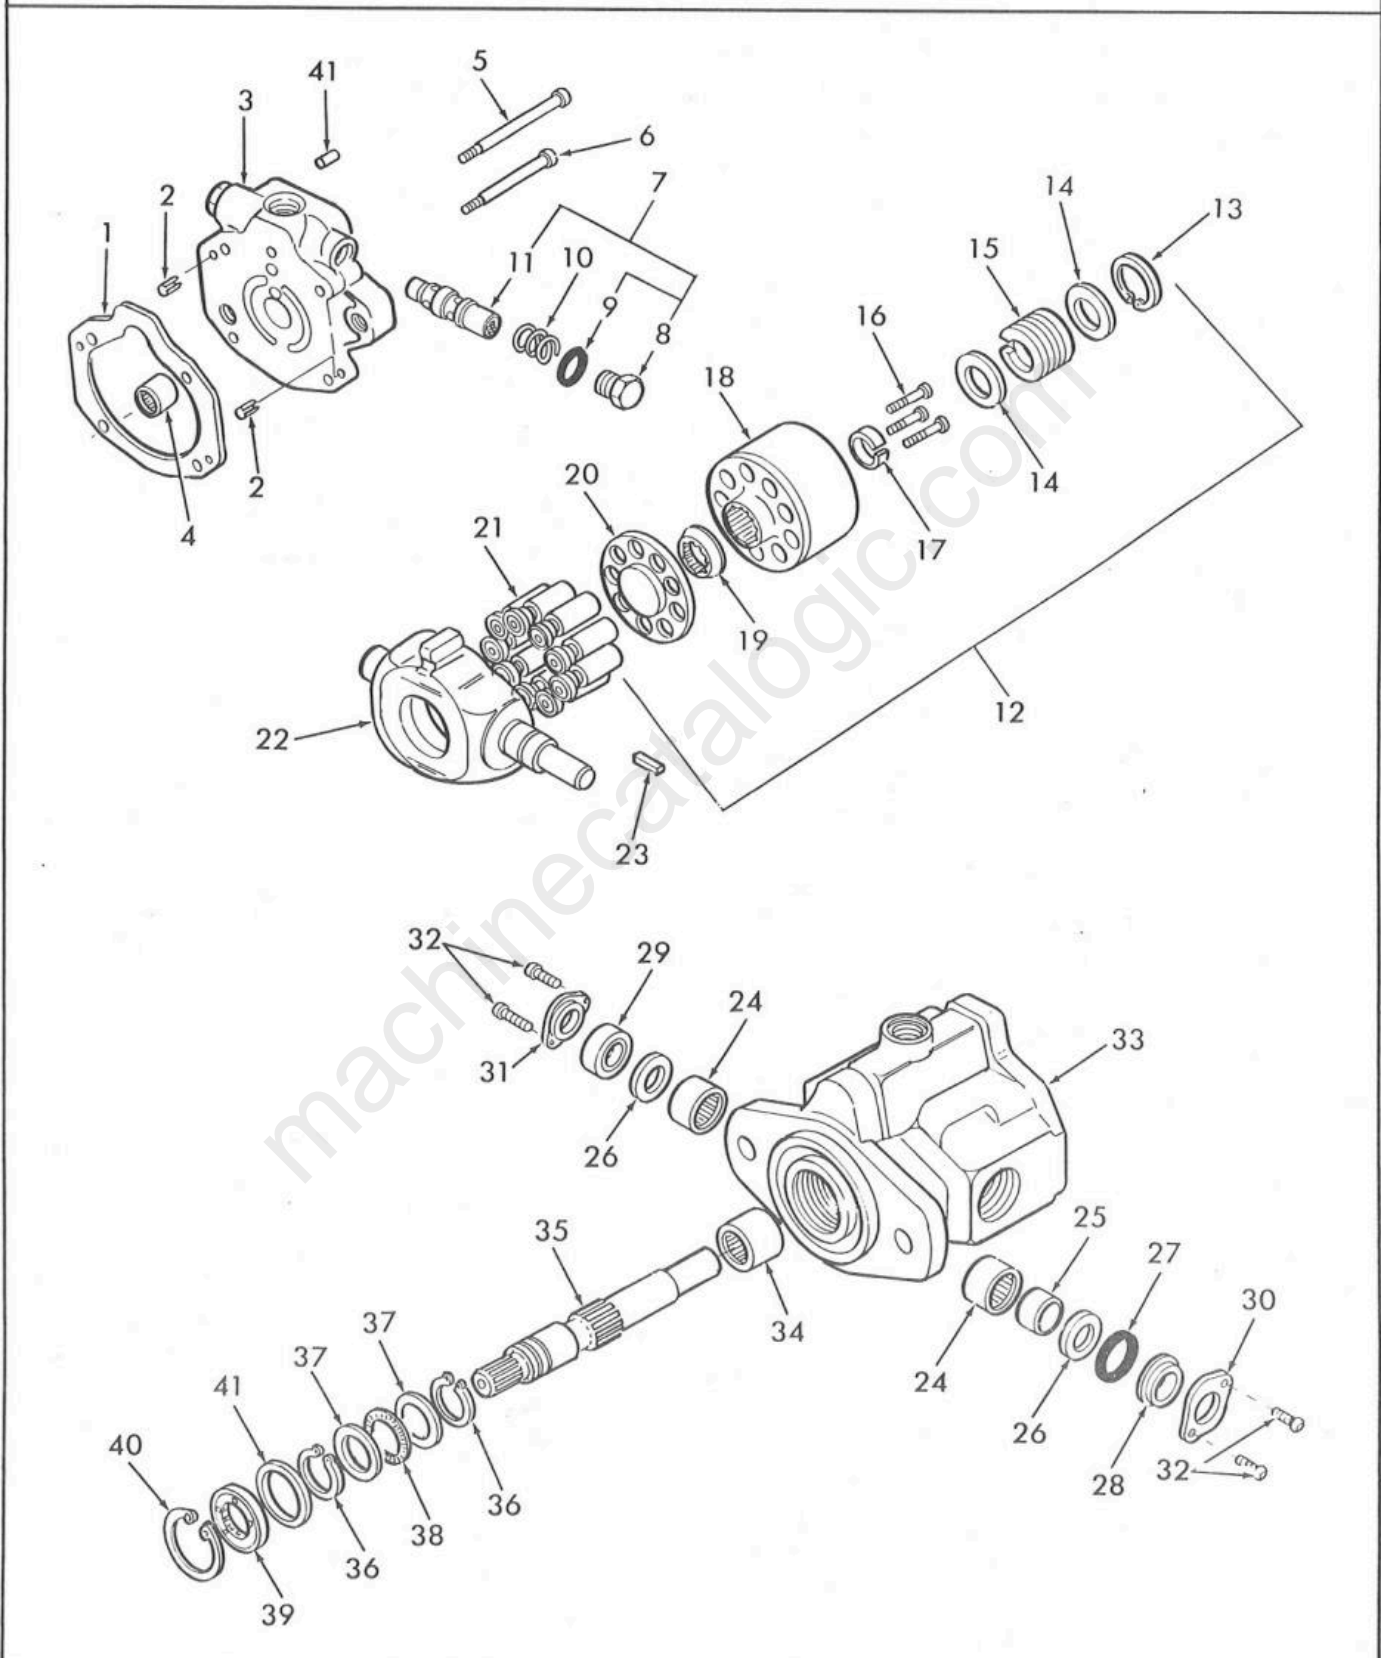

L-554 SKID-STEER LOADER

FIG. 6F1 — PISTON PUMP ASSEMBLY — FRONT